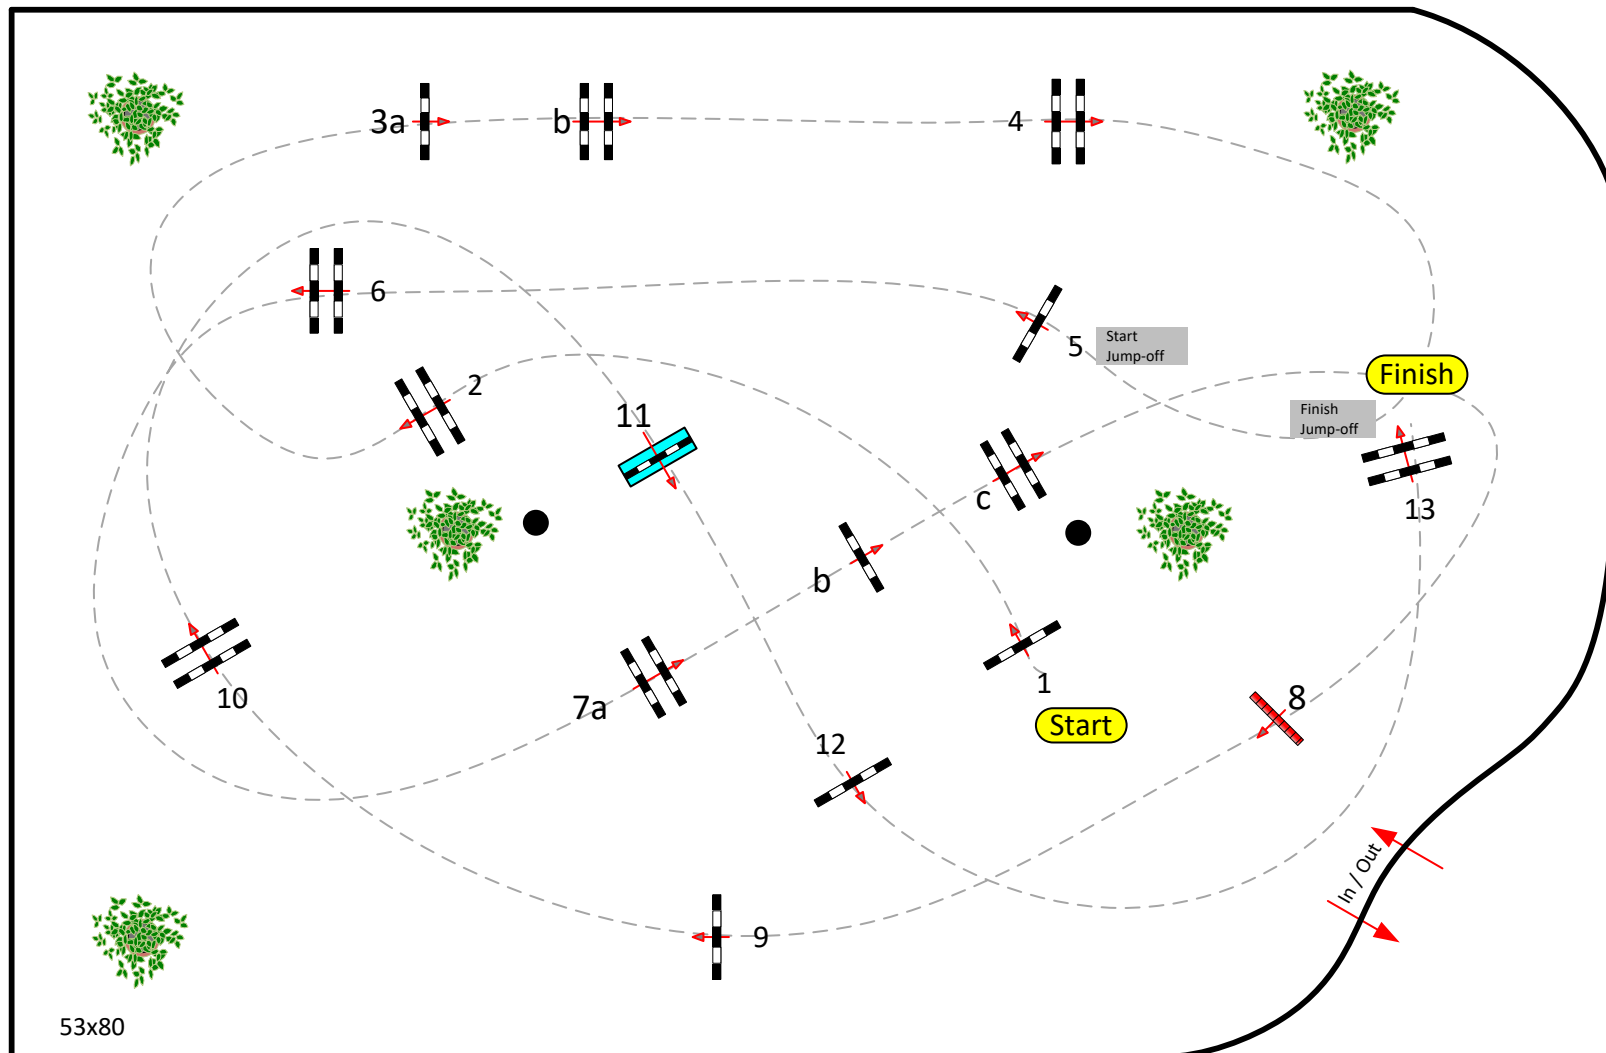

CSIY/CSI*/CSI** De Peelbergen

Class No.: 05

Big Tour

Competition with one jump-off

Friday, 13th April 2018

Start: 16:15

Table: A
National RG:
FEI RG / Art. 238.2.2
Height: 1,45 m

Speed: 350 m/min
Length: 530 m
Time allowed: 91 sec
Time limit: 182 sec

Obstacles: 13
Efforts: 16
Penalty sec:
Closed combination:

Jump Off: 5-6-7a-7b-9-10-11-13
Length: 315 m
Time allowed: 54 sec
Time limit: 108 sec

2nd Jump-off:
Length: 0 m
Time allowed: 0 sec
Time limit: 0 sec

Jury

53x80

Course Designer
Christoph Johnen (GER)

Assistants:
Renate Wassing - Schumann (GER)
André Bahners (GER)